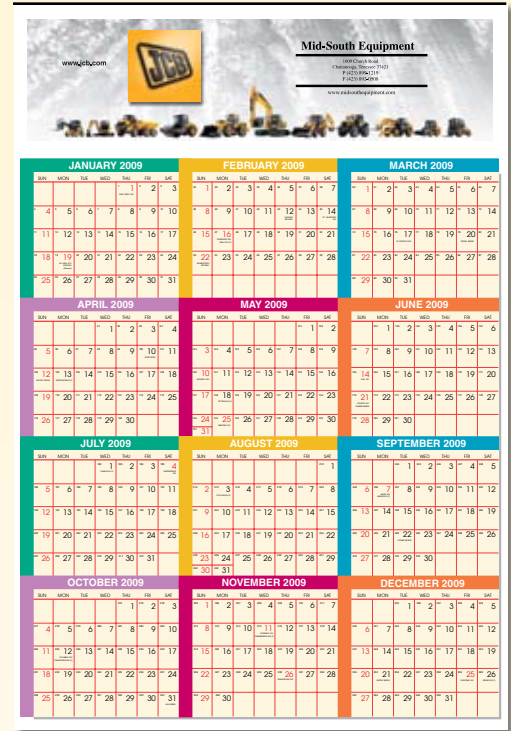

## A400

A400 size 19" x 27"

## A101C

A101C size 22" x 34"

## A39C

A39C size 27" x 39"

## A400S

A400S size 11" x 17"

- YOUR Full Color Photo Sells!
- NO CHARGE FOR COLOR SEPARATIONS
- Tinned at top and bottom