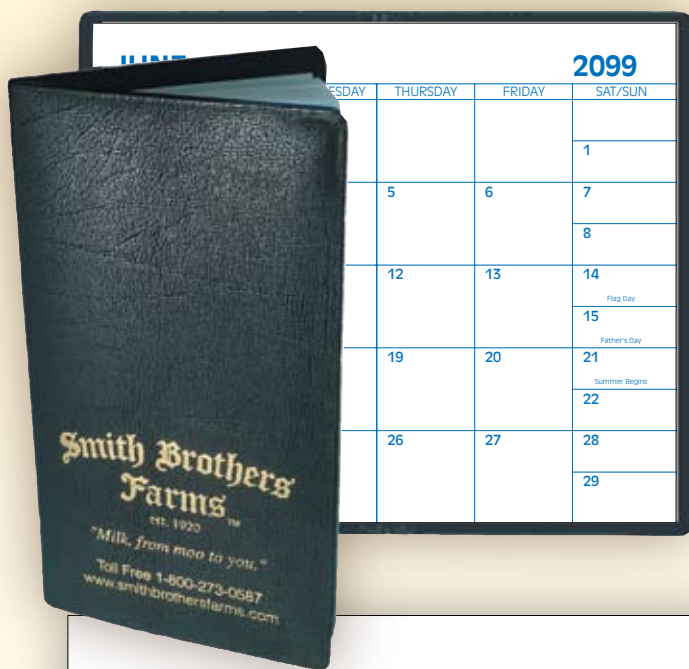

VPP2 Month-in-View

OPTIONS

- Color Covers: Burgundy, Navy, Green 20¢(G)
- Imprint Color: Gold, Hotstamped
- Ad Copy: 5 Lines (2½" w x 1½" h)
- Shipping Weight: 10#/hundred
- Logos: \$44.00(G)
- Gift Boxes: 20¢(G) Inserted: 26¢(G)
- Engraving Die Setup: \$65(G)
- Reuse Die: \$30(G)
- Oversized Ad: \$75(G) + 10¢(G)
- Brass Corners: 20¢(G)
- E-Proof: \$20(G)

ACTUAL SIZE